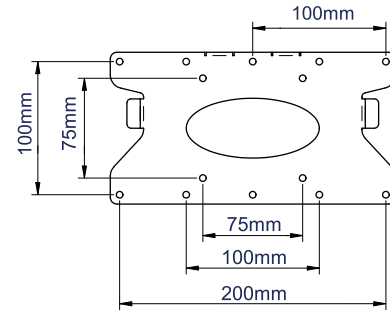

PACKING INFORMATION

COLOUR:	ORDER REF:	EAN CODE:	MASTER CARTON QTY:	INNER CARTON QTY:	MASTER CARTON WEIGHT:	MASTER CARTON CUBE:
Black	BT7504/B	5019318750212	1	0	8.84kg / 2.19kg	0.033cbm / 0.004cbm

ORIGINAL DESIGNS BY B-TECH AV MOUNTS - REGISTERED DESIGNS & PATENTS APPLY