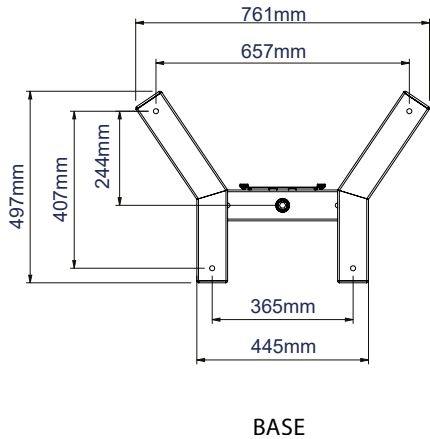

PACKING INFORMATION

COLOUR:	ORDER REF:	EAN CODE:	MASTER CARTON QTY:	INNER CARTON QTY:	MASTER CARTON WEIGHT:	MASTER CARTON CUBE:
Black	BT7504/B	5019318750212	1	0	8.84kg / 2.19kg	0.033cbm / 0.004cbm

ORIGINAL DESIGNS BY B-TECH AV MOUNTS - REGISTERED DESIGNS & PATENTS APPLY