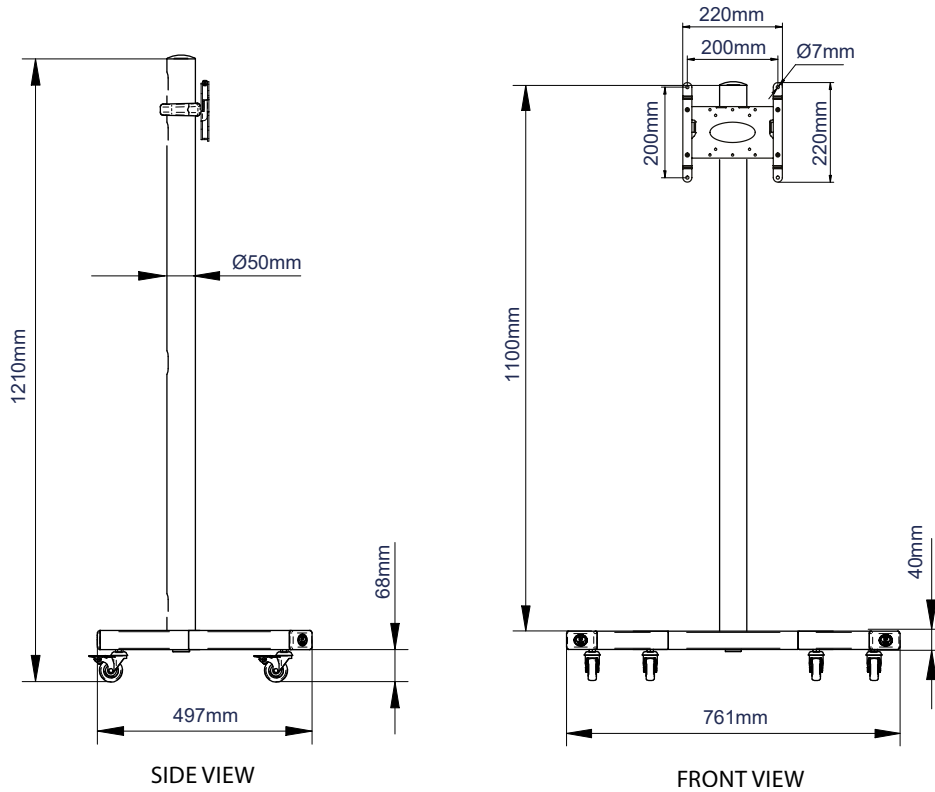

PACKING INFORMATION

COLOUR:	ORDER REF:	EAN CODE:	MASTER CARTON QTY:	INNER CARTON QTY:	MASTER CARTON WEIGHT:	MASTER CARTON CUBE:
Black	BT7504/B	5019318750212	1	0	8.84kg / 2.19kg	0.033cbm / 0.004cbm

ORIGINAL DESIGNS BY B-TECH AV MOUNTS - REGISTERED DESIGNS & PATENTS APPLY