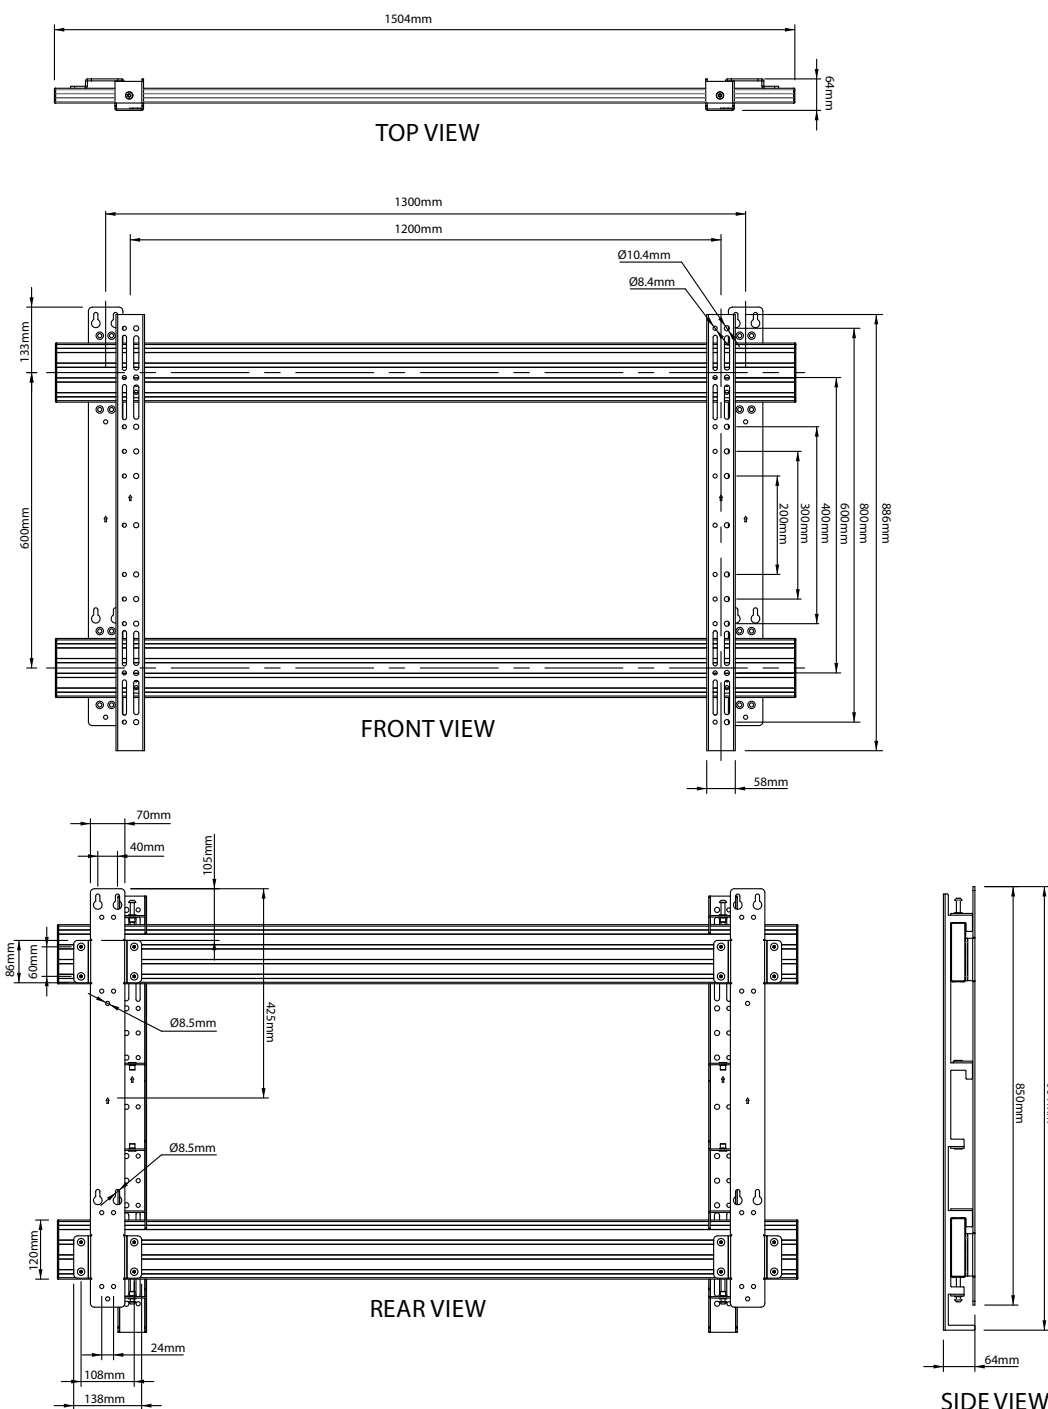

SPECIFICATION

Recommended screen size	72" up to 120"
Recommended surface hub size	84"
Max load	200kg
VESA® & non-VESA fixings	up to 1400 x 800
Colour (mounting rail)	Silver
Colour (VESA arms)	Black

FEATURES

- Designed to mount Microsoft's 84" Microsoft Surface Hub display
- The universal design is ideal for other standard or interactive screens over 72" (such as Sahara Clevertouch®)
- High-end aesthetic quality
- Cable management clips (**BT8390-CMC**) are included to keep the install tidy
- Interface arms include levelling screws to adjust the height of the screen
- Safety screws help prevent unauthorised removal of screens
- Simple 'hook-on' installation
- All mounting hardware included

SYSTEM X

Simple 'hook-on' installation

Interface arms include levelling screws to adjust the height of the screen

Safety screws help prevent unauthorised removal of the screen

Cable management clips (**BT8390-CMC**) are included to keep the install tidy

ACCESSORIES AND RELATED PRODUCTS

BT8390-SA BT7863

VC Camera Shelf & Adaptor Arm allows VC cameras to be added to the installation

BT9907

Wall Mount for 55" Microsoft® Surface Hub and other interactive displays up to 65"