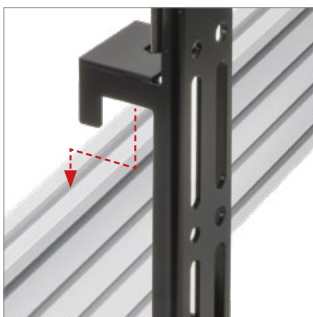

IDEAL FOR
 EXTRA-LARGE
 INTERACTIVE
 DISPLAYS

BT9908

SYSTEM X™ WALL MOUNT FOR 84" MICROSOFT® SURFACE HUB™

The BT9908 is a dual rail wall mounted solution designed to mount Microsoft's 84" Surface Hub and other large interactive displays over 72". Capable of supporting heavy duty loads, the mount can easily accommodate the weight of extra-large format screens. Levelling screws allow easy height adjustment of the screen once mounted and integrated cable management keeps finished installations neat and tidy. Safety screws also help to prevent unauthorised removal of the screen.

SPECIFICATION

Recommended screen size	72" up to 120"
Recommended surface hub size	84"
Max load	200kg
VESA® & non-VESA fixings	up to 1400 x 800
Colour (mounting rail)	Silver
Colour (VESA arms)	Black

FEATURES

- Designed to mount Microsoft's 84" Microsoft Surface Hub display
- The universal design is ideal for other standard or interactive screens over 72" (such as Sahara Clevertouch®)
- High-end aesthetic quality
- Cable management clips (**BT8390-CMC**) are included to keep the install tidy
- Interface arms include levelling screws to adjust the height of the screen
- Safety screws help prevent unauthorised removal of screens
- Simple 'hook-on' installation
- All mounting hardware included

SYSTEM X

Simple 'hook-on' installation

Interface arms include levelling screws to adjust the height of the screen

Safety screws help prevent unauthorised removal of the screen

Cable management clips (**BT8390-CMC**) are included to keep the install tidy