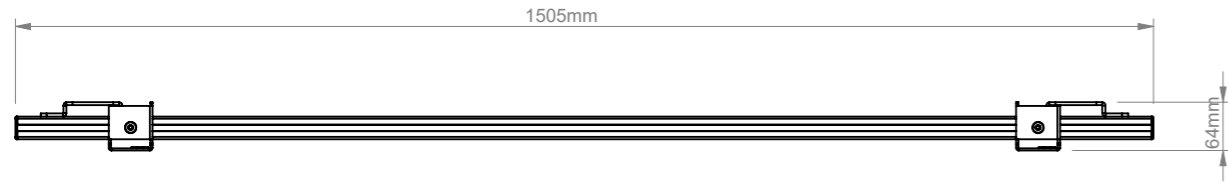

THE INFORMATION CONTAINED IN THIS DRAWING IS THE SOLE PROPERTY OF B-TECH INTERNATIONAL DESIGN AND MANUFACTURING LIMITED, ANY REPRODUCTION IN PART OR WHOLE WITHOUT THE WRITTEN PERMISSION OF B-TECH INTERNATIONAL DESIGN AND MANUFACTURING LIMITED IS PROHIBITED.

REAR VIEW

B-Tech International Design and Manufacturing Limited		B-Tech No: BT9908
Part of the B-Tech International Group of Companies		Version: V1.0
 UNLESS OTHERWISE SPECIFIED DIMENSIONS ARE IN MILLIMETERS	Size: A3	Title: Wall Mount Solution for 84" Screen
	Scale: 1:10	Revision: 0.0
Sheet: 1 of 1	Date: 12/09/2016	File Name: BTD-BT9908-R0.0