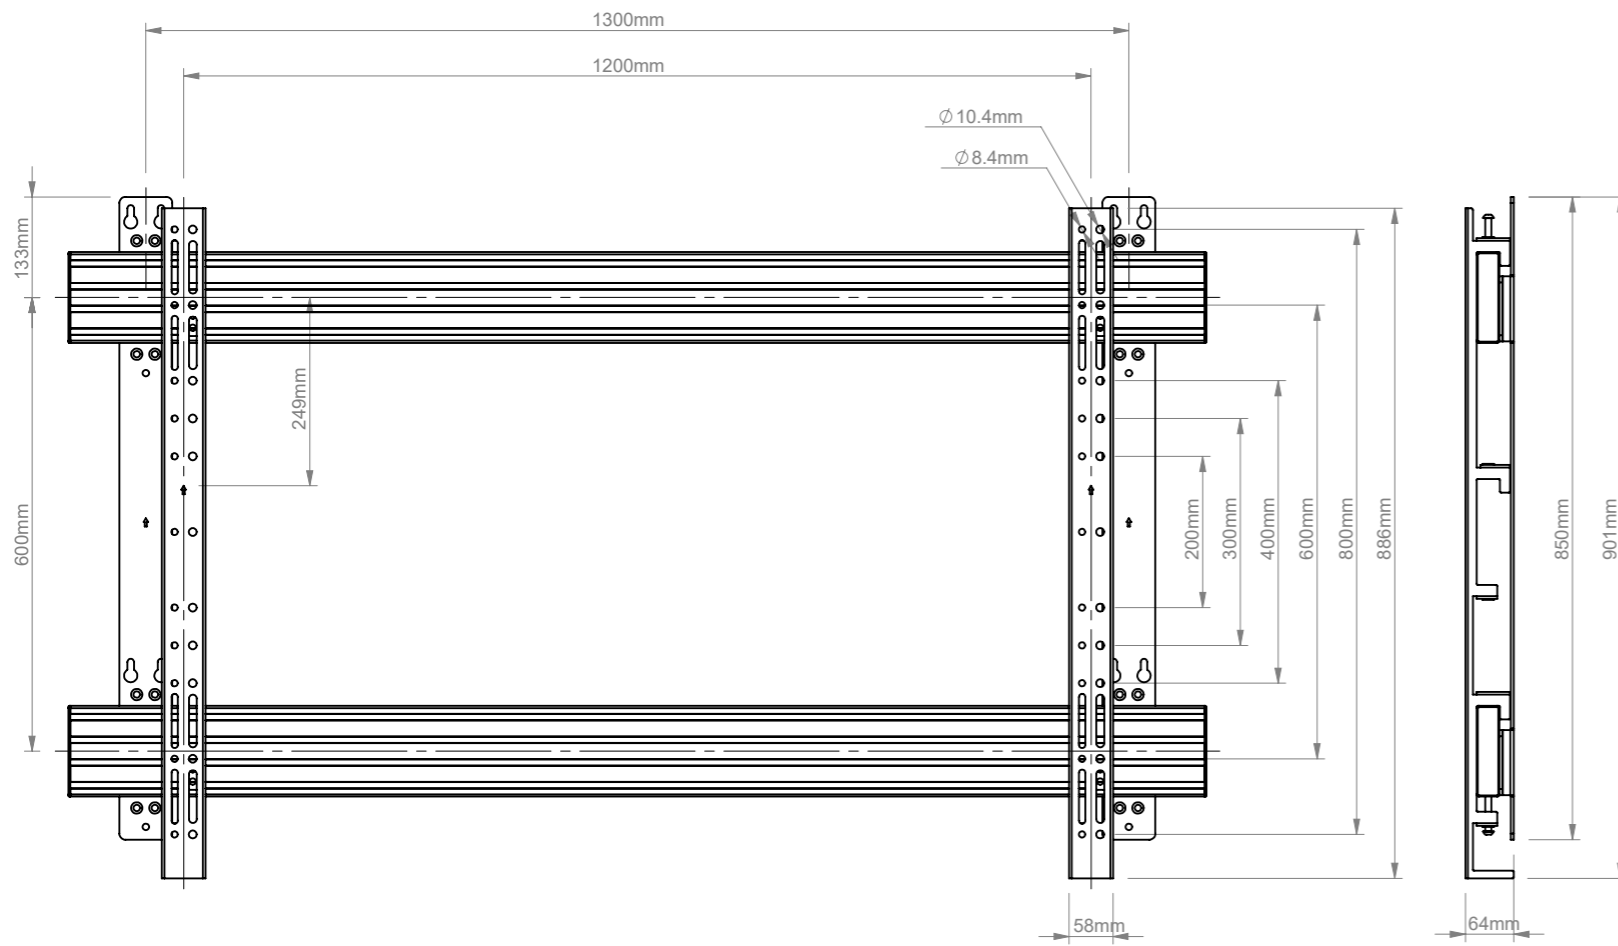

THE INFORMATION CONTAINED IN THIS DRAWING IS THE SOLE PROPERTY OF B-TECH INTERNATIONAL DESIGN AND MANUFACTURING LIMITED, ANY REPRODUCTION IN PART OR WHOLE WITHOUT THE WRITTEN PERMISSION OF B-TECH INTERNATIONAL DESIGN AND MANUFACTURING LIMITED IS PROHIBITED.

REAR VIEW

B-Tech International Design and Manufacturing Limited		B-Tech No: BT9908
Part of the B-Tech International Group of Companies		Version: V1.0
 UNLESS OTHERWISE SPECIFIED DIMENSIONS ARE IN MILLIMETERS	Size: A3	Title: Wall Mount Solution for 84" Screen
	Scale: 1:10	Revision: 0.0
Sheet: 1 of 1	Date: 12/09/2016	File Name: BTD-BT9908-R0.0