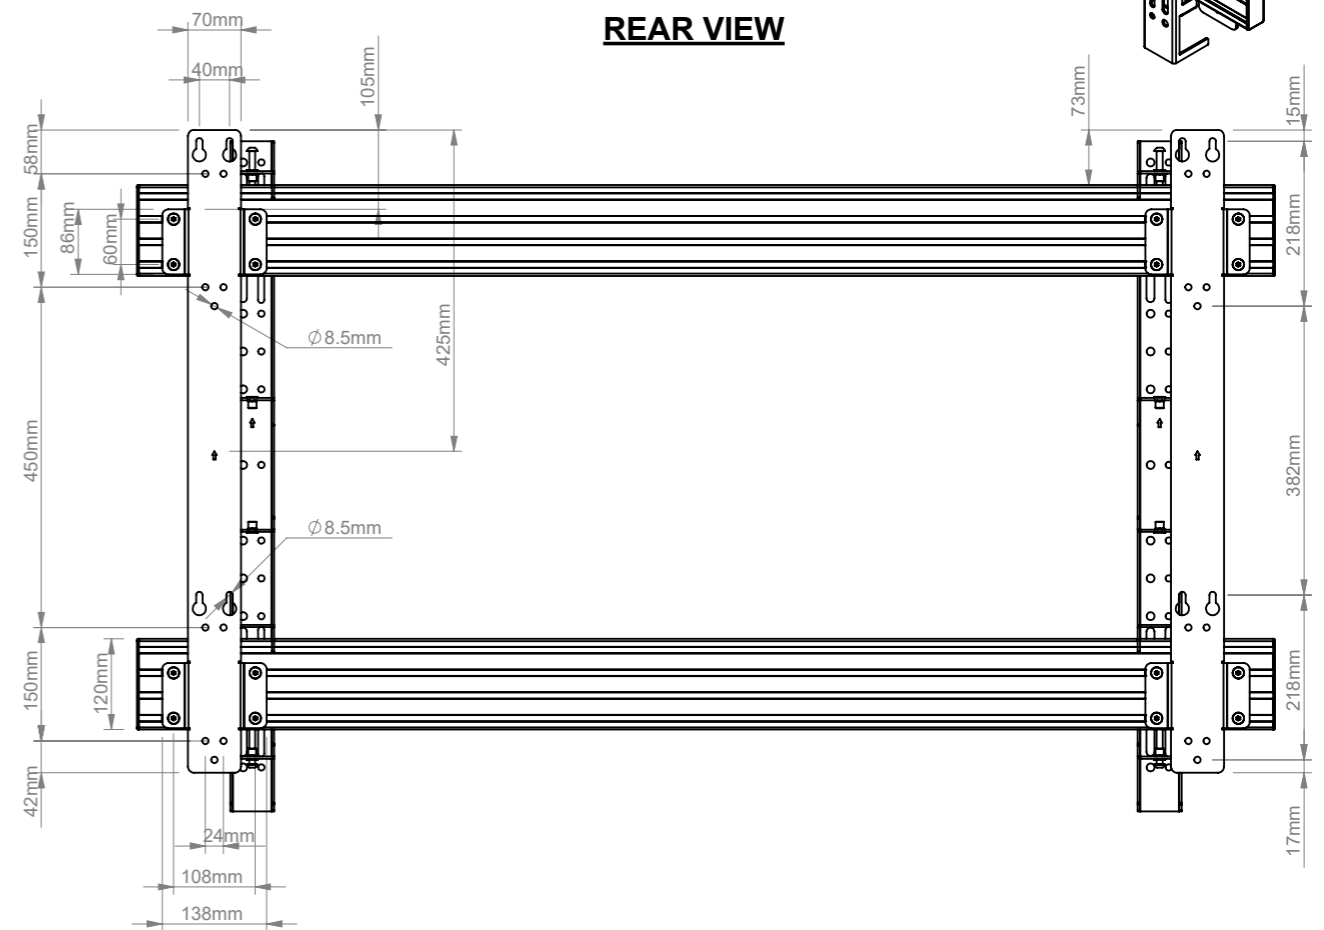

REAR VIEW

B-Tech International Design and Manufacturing Limited		B-Tech No: BT9908
Part of the B-Tech International Group of Companies		Version: V1.0
 UNLESS OTHERWISE SPECIFIED DIMENSIONS ARE IN MILLIMETERS	Size: A3	Title: Wall Mount Solution for 84" Screen
	Scale: 1:10	Revision: 0.0
Sheet: 1 of 1	Date: 12/09/2016	File Name: BTD-BT9908-R0.0