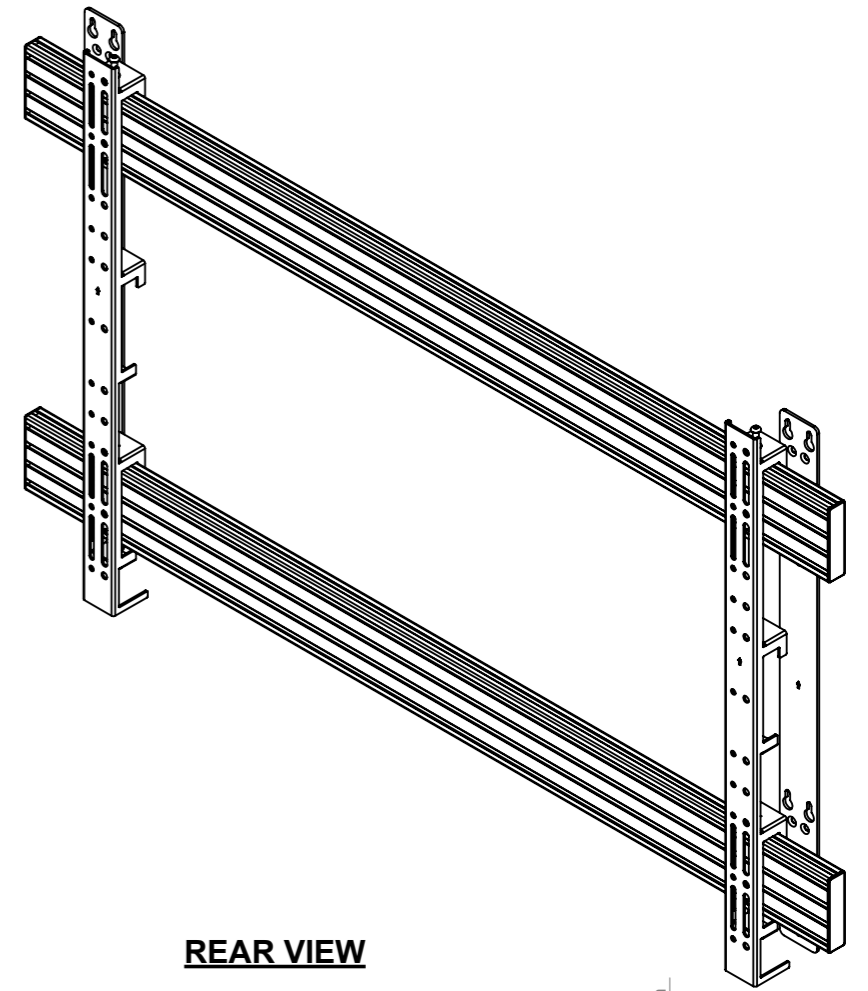

THE INFORMATION CONTAINED IN THIS DRAWING IS THE SOLE PROPERTY OF B-TECH INTERNATIONAL DESIGN AND MANUFACTURING LIMITED, ANY REPRODUCTION IN PART OR WHOLE WITHOUT THE WRITTEN PERMISSION OF B-TECH INTERNATIONAL DESIGN AND MANUFACTURING LIMITED IS PROHIBITED.

REAR VIEW

B-Tech International Design and Manufacturing Limited		B-Tech No: BT9908
Part of the B-Tech International Group of Companies		Version: V1.0
 UNLESS OTHERWISE SPECIFIED DIMENSIONS ARE IN MILLIMETERS	Size: A3	Title: Wall Mount Solution for 84" Screen
	Scale: 1:10	Revision: 0.0
Sheet: 1 of 1	Date: 12/09/2016	File Name: BTD-BT9908-R0.0