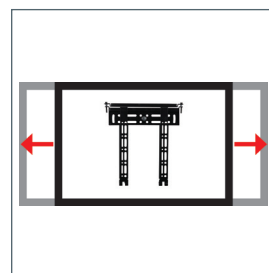

Ultra-Slim Universal Flat Screen Wall Mount

For more information please visit www.btechavmounts.com/BT8200

BT8200

Registered Design Number: 001713280-0037

BT8200 Ultra-Slim Universal Flat Screen Wall Mount

Designed for medium LED, LCD and Plasma screens up to 45" (114cm) / 35kg (77lbs)

- Fits screens with mounting patterns up to: H: 240mm (9.6") x V: 200mm (7.9") including VESA® fixings up to 200 x 200mm
- Ultra-slim design mounts screen only 14mm (0.6") from wall
- Features 'OWLS'™ On Wall Levelling System
- Suitable for concrete or brick walls
- Security locking screws, Allen key and locking bar provided for secure installation
- Universal screen fixing kit supplied, including M4, M5, M6 and M8 screws
- Simple 'hook-on' installation with all mounting hardware included
- Available in Black