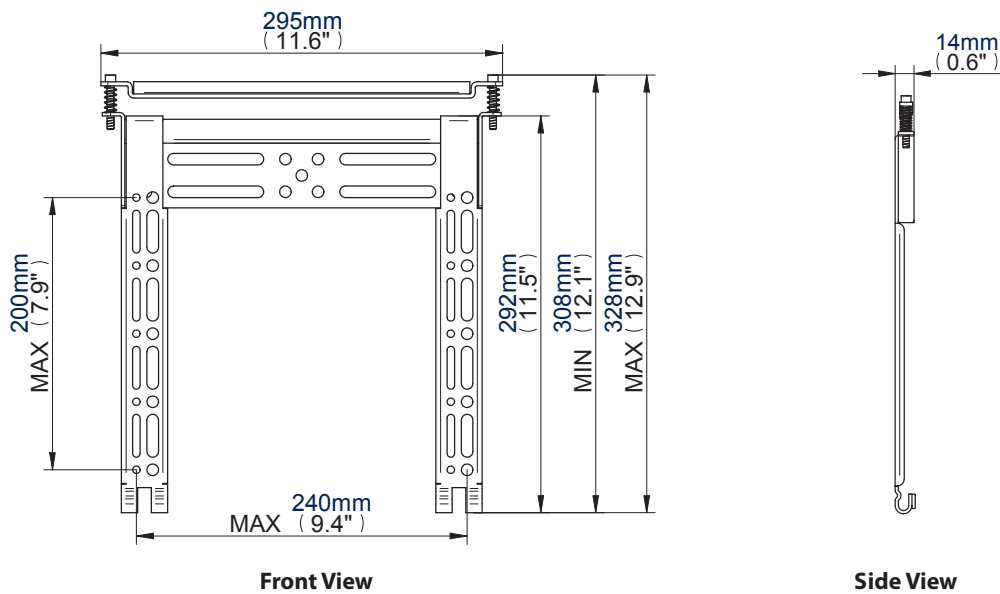

Designed for medium LED, LCD and Plasma screens up to 45" (114cm) / 35kg (77lbs)

- Fits screens with mounting patterns up to: H: 240mm (9.6") x V: 200mm (7.9") including VESA® fixings up to 200 x 200mm
- Ultra-slim design mounts screen only 14mm (0.6") from wall
- Features 'OWLS'™ On Wall Levelling System
- Suitable for concrete or brick walls
- Security locking screws, Allen key and locking bar provided for secure installation
- Universal screen fixing kit supplied, including M4, M5, M6 and M8 screws
- Simple 'hook-on' installation with all mounting hardware included
- Available in Black

Ultra-slim design for close to wall installation

Features Torsion Lock™ security

Post installation screen alignment

Comprehensive screen fixing kit included

Ultra-Slim Universal Flat Screen Wall Mount

For more information please visit www.btechavmounts.com/BT8200

BT8200

Registered Design Number: 001713280-0037

| Colour: | Order Ref: | EAN Code: | Master Carton Qty: | Inner Carton Qty: | Master Carton Weight: | Master Carton Cube: |
|---------|------------|---------------|--------------------|-------------------|-----------------------|----------------------|
| Black | BT8220/B | 5019318082009 | 8 | 2 | 13.58kg (29.88lbs) | 1.45cbm (0.041 cuft) |