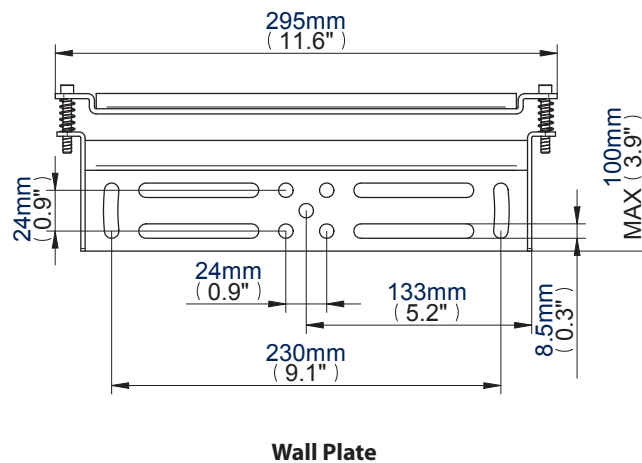

Designed for medium LED, LCD and Plasma screens up to 45" (114cm) / 35kg (77lbs)

- Fits screens with mounting patterns up to: H: 240mm (9.6") x V: 200mm (7.9") including VESA® fixings up to 200 x 200mm
- Ultra-slim design mounts screen only 14mm (0.6") from wall
- Features 'OWLS'™ On Wall Levelling System
- Suitable for concrete or brick walls
- Security locking screws, Allen key and locking bar provided for secure installation
- Universal screen fixing kit supplied, including M4, M5, M6 and M8 screws
- Simple 'hook-on' installation with all mounting hardware included
- Available in Black

Ultra-slim design for close to wall installation

Features Torsion Lock™ security

Post installation screen alignment

Comprehensive screen fixing kit included

Ultra-Slim Universal Flat Screen Wall Mount

For more information please visit www.btechavmounts.com/BT8200

BT8200

Registered Design Number: 001713280-0037

| Colour: | Order Ref: | EAN Code: | Master Carton Qty: | Inner Carton Qty: | Master Carton Weight: | Master Carton Cube: |
|---------|------------|---------------|--------------------|-------------------|-----------------------|----------------------|
| Black | BT8220/B | 5019318082009 | 8 | 2 | 13.58kg (29.88lbs) | 1.45cbm (0.041 cuft) |