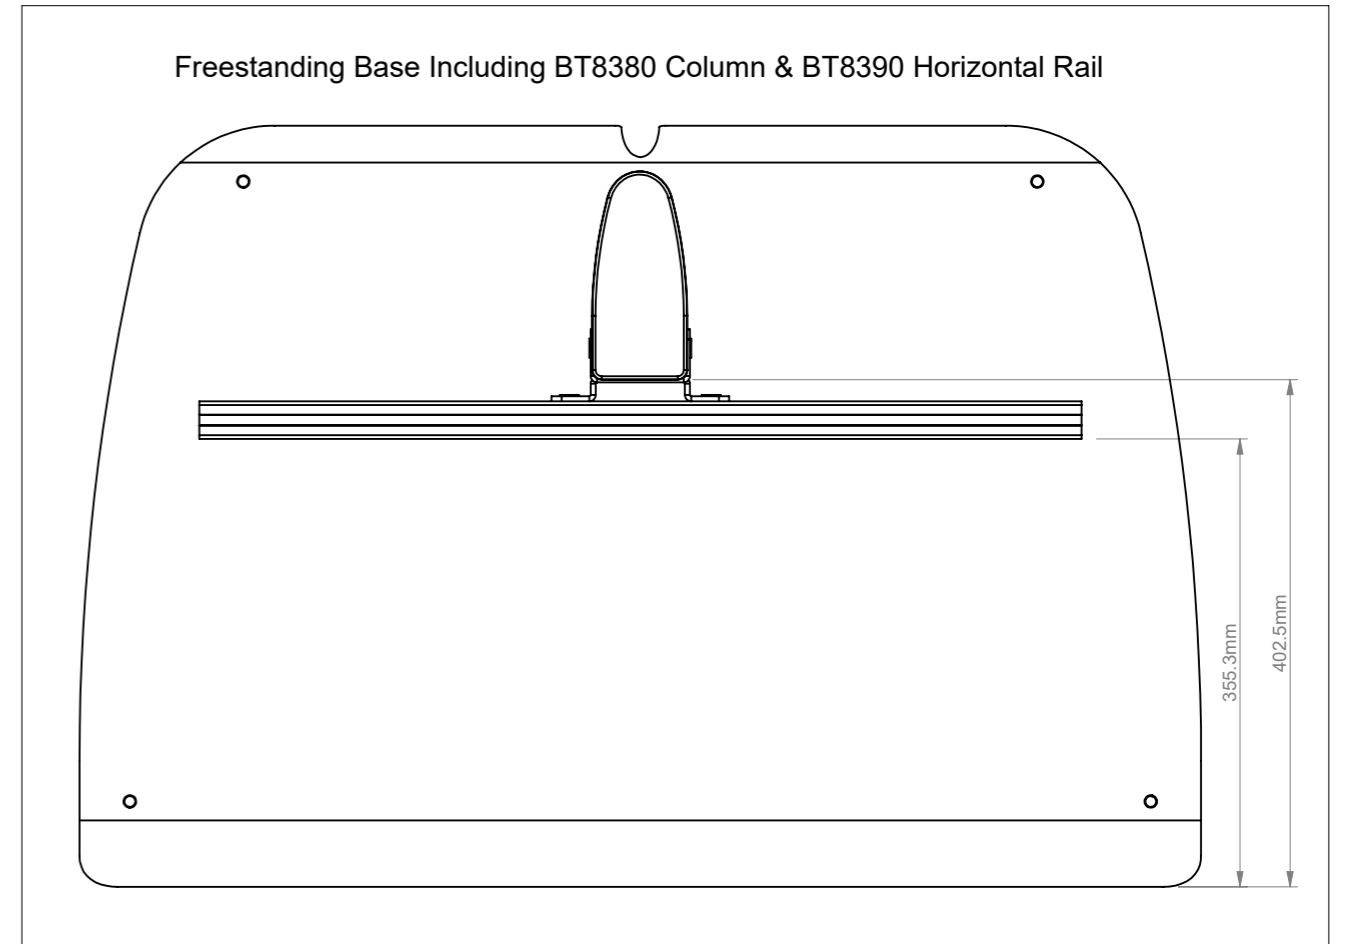

<b>B-Tech International Design and Manufacturing Limited</b>		<b>B-Tech No:</b> BT8380-FSB
Part of the B-Tech International Group of Companies		<b>Version:</b> V1.0
	UNLESS OTHERWISE SPECIFIED DIMENSIONS ARE IN MILLIMETERS	<b>Title:</b> Freestanding Floor Base
	<b>Size:</b> A3	<b>Revision:</b> 0.0
<b>Sheet:</b> 1 of 1	<b>Date:</b> 02/02/2017	<b>File Name:</b> BTD-BT8380-FSB-R0.0