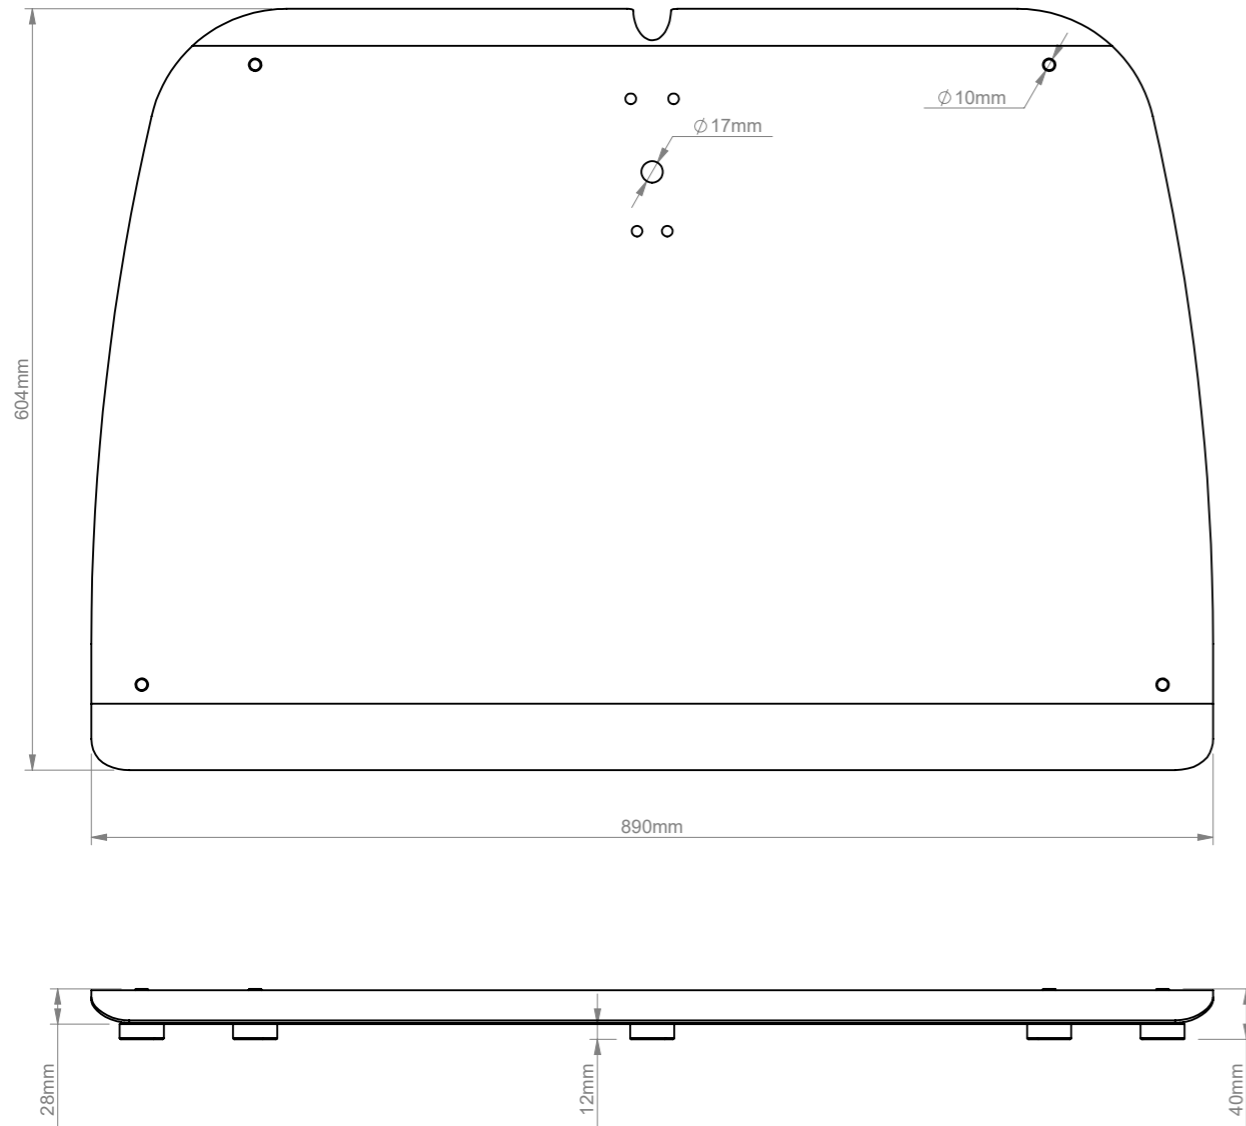

<b>B-Tech International Design and Manufacturing Limited</b>		<b>B-Tech No:</b> BT8380-FSB
Part of the B-Tech International Group of Companies		<b>Version:</b> V1.0
	UNLESS OTHERWISE SPECIFIED DIMENSIONS ARE IN MILLIMETERS	<b>Title:</b> Freestanding Floor Base
	<b>Size:</b> A3	<b>Revision:</b> 0.0
<b>Sheet:</b> 1 of 1	<b>Date:</b> 02/02/2017	<b>File Name:</b> BTD-BT8380-FSB-R0.0